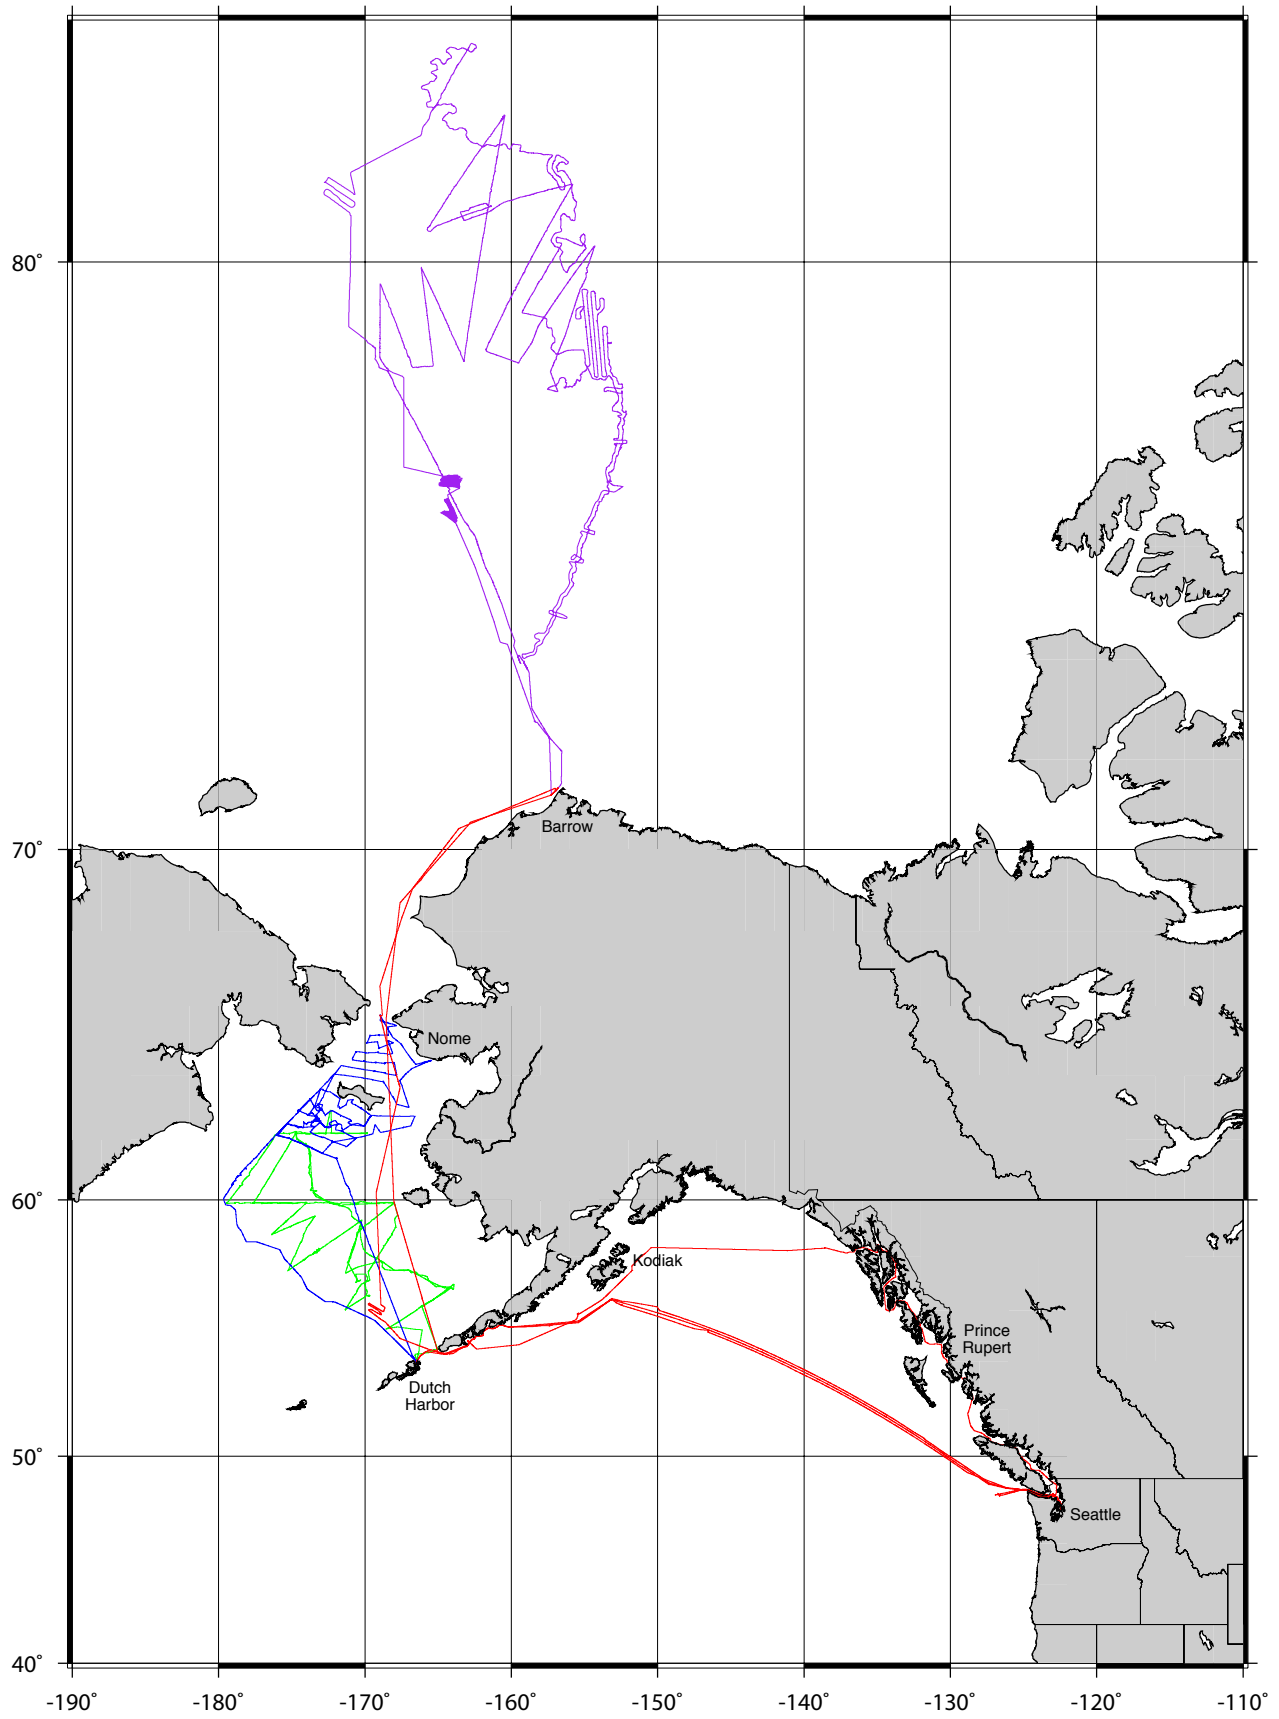

USCGC Healy 2007

 Mercator (1:57500000) Lamont-Doherty Earth Observatory of Columbia University

-  HLY-07-01 (Sambrotto)
-  HLY-07-02 (Grebmeier)
-  HLY-07-03 (Mayer)
-  *Transit*