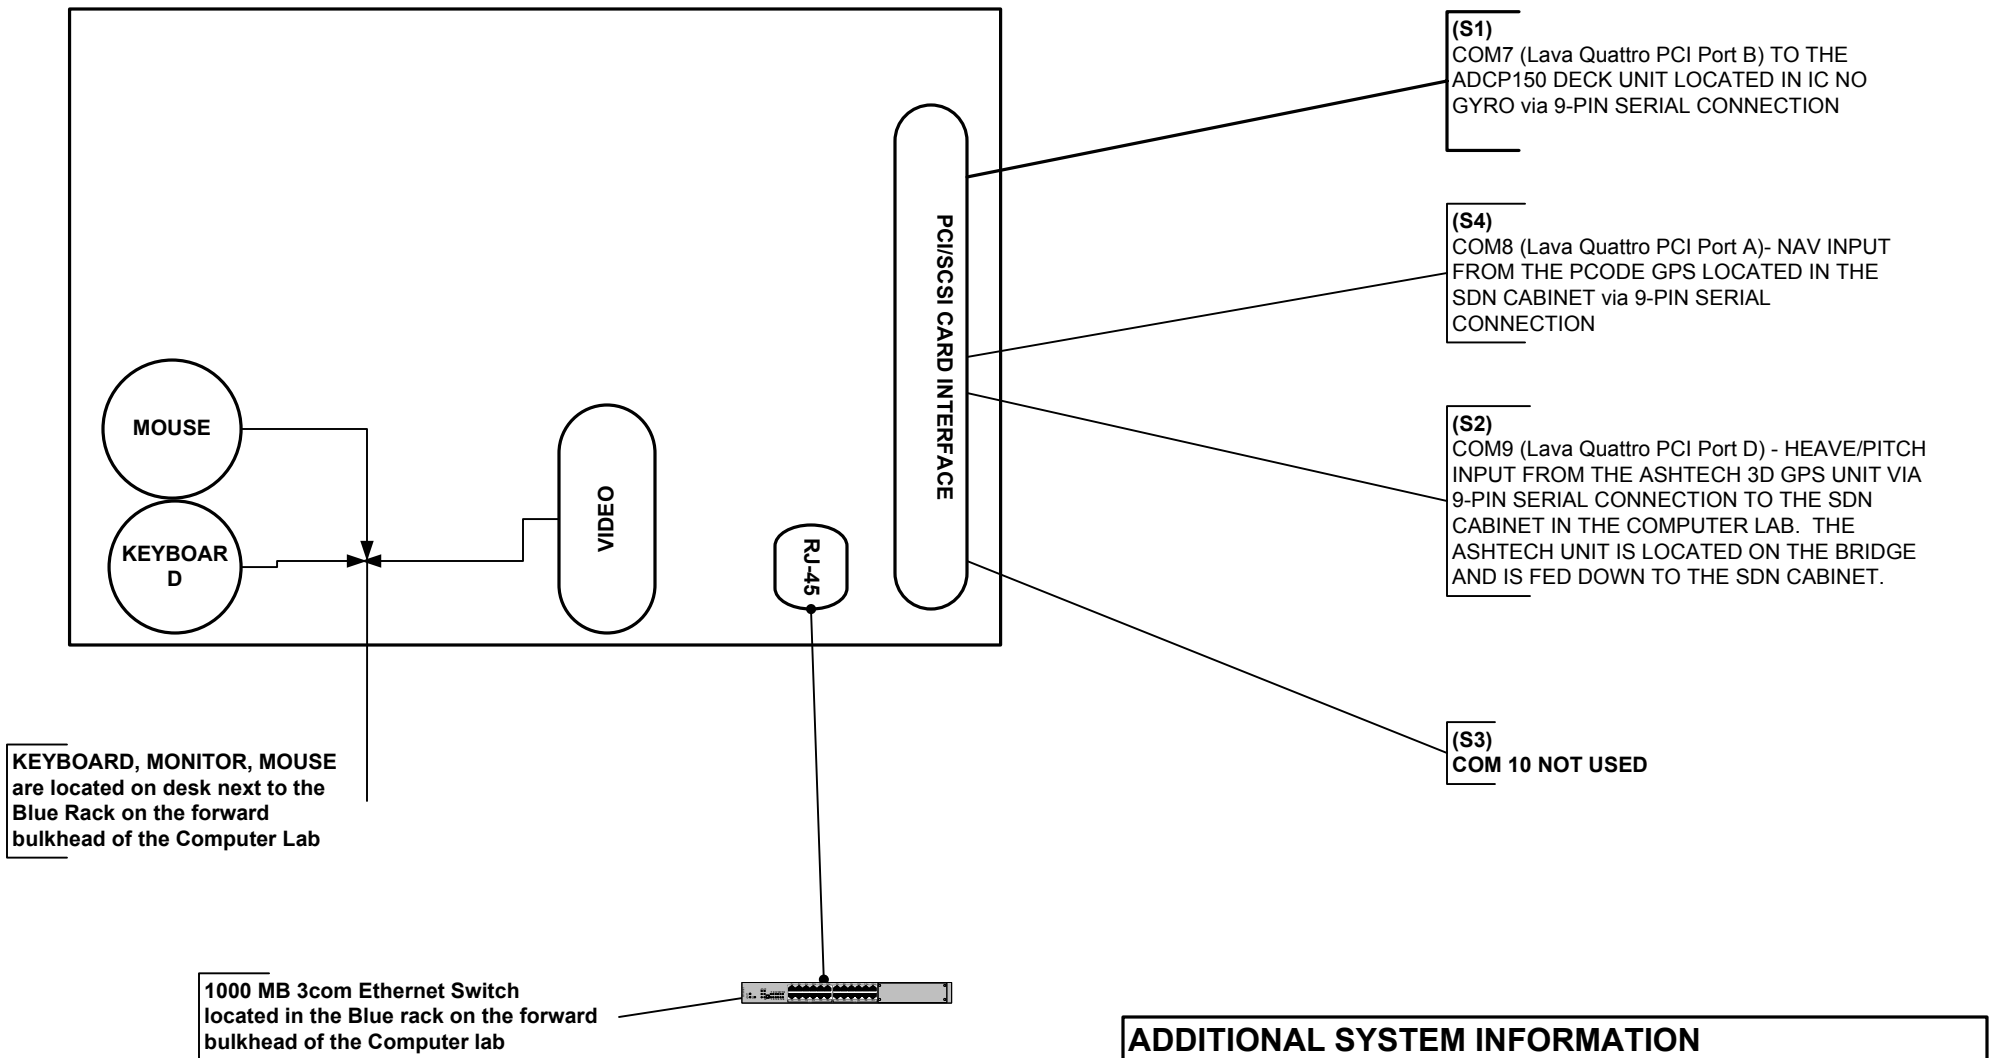

ADCP 75mhz COMPUTER LAYOUT/ LOCATED IN COMPUTER LAB

ADDITIONAL SYSTEM INFORMATION

THE **ADCP 75mhz** IS A DELL 4330 DESKTOP CPU LOCATED UNDER THE DESK CLOSEST TO THE BLUE RACK ON THE FORWARD BULKHEAD.

THE FOLLOWING EQUIPMENT IS INSTALLED:

- CD-RW WITH BURNER SOFTWARE
- 5-1/4 FLOPPY DRIVE
- CAT-5 ETHERNET CONNECTION
- 4 USB PORTS
- SCSI MULTI PORT DEVICE
- 2 SERIAL PORTS